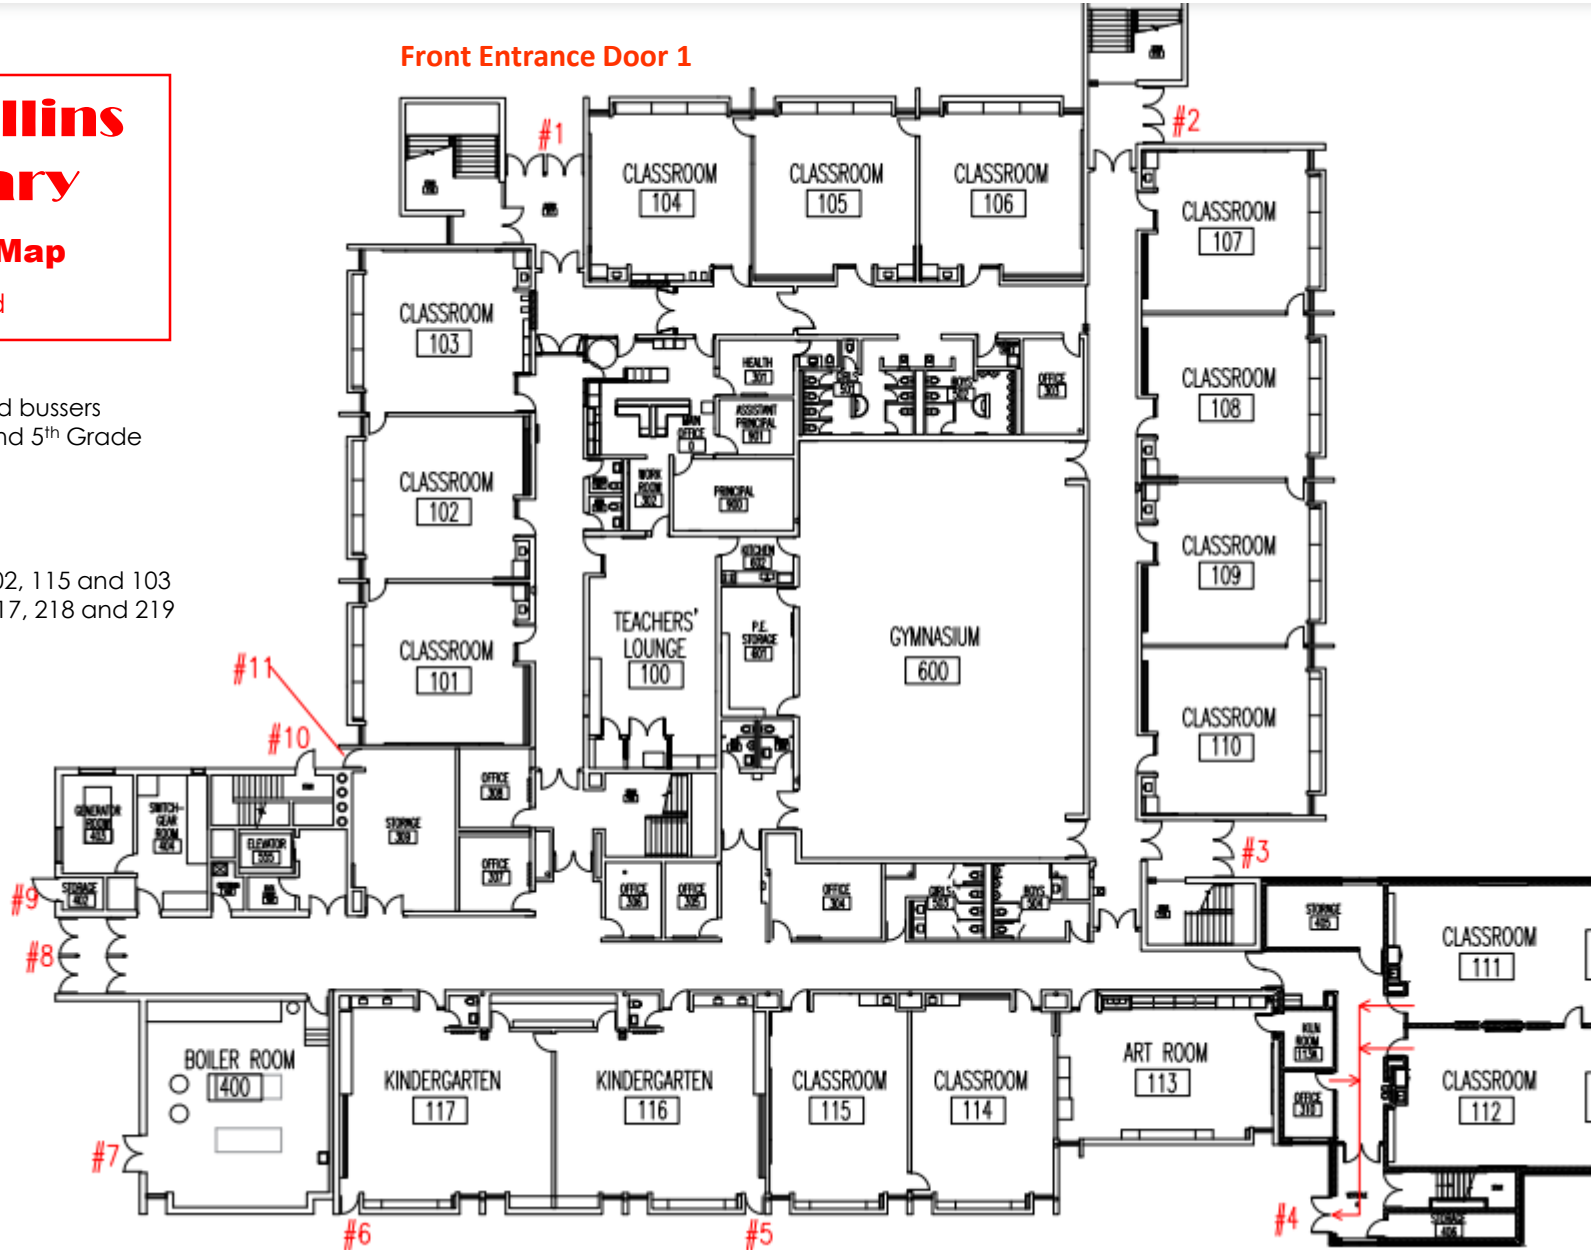

## Entrance/Exit Map

\*Door #'s in red

- Door 1 - AM/PM - 4th Grade and bussers
- Door 2 - AM/PM - First Grade and 5<sup>th</sup> Grade
- Door 3 - AM/PM - 2nd Grade
- Door 4 - AM/PM - 6th Grade
- Door 5 - AM/PM - Room 116
- Door 6 - AM/PM - Room 117
- Door 8 - AM/PM - Rooms 101, 102, 115 and 103
- Door 10 - AM/PM - Room 216, 217, 218 and 219